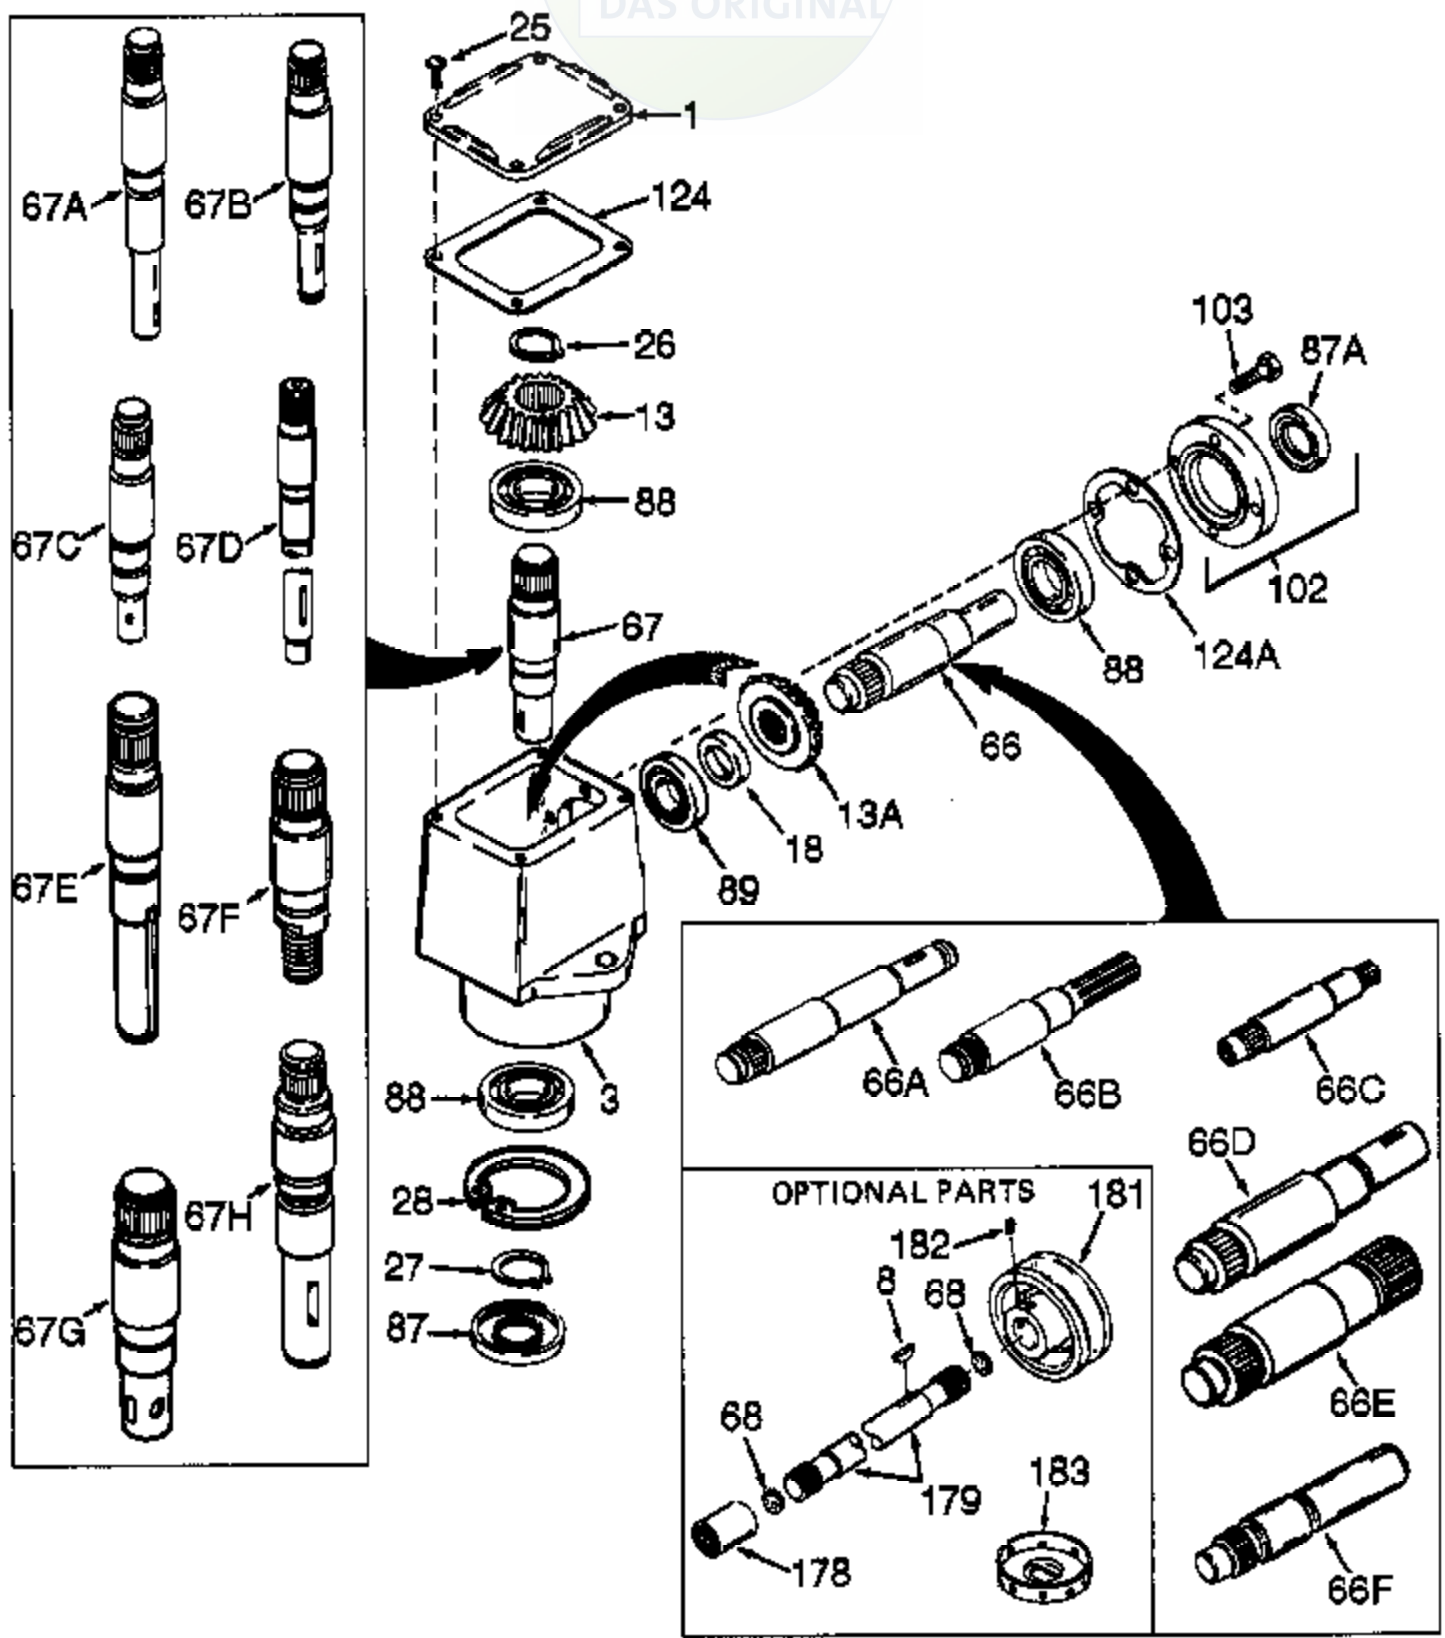

ILLUSTRATION SHOWS TYPICAL PARTS ONLY. ORDER BY PART NUMBER. PARTS NOT LISTED ARE SUPPLIED BY OEM.

Ref #	Part Number	Qty	Description
1	772035		Left Hand Cover
3	770026A		Right Angle Drive Housing
8	792057		Key (With lug extensions)
8	792047		Woodruff Key #9
13A	778046		Miter Gear (22 teeth)(7/8" ID)
13	778046		Miter Gear (22 teeth)(7/8" ID)
25	792025		Screw, 10-24 x 1/2"
26	792018		Snap Ring
27	788019		Snap Ring
66	776173		Input Shaft (5-15/32" long)
67A	776174		Output Shaft (8-45/64" long)
68	788039		Felt Disc
87	788029		Oil Seal
87A	788031	Peerless	Oil Seal
88	780034		Ball Bearing
89	780024		Ball Bearing
102	786029		Retainer Cap & Seal (Incl. 87A & 103)
103	792026		Screw, 1/4-20 x 7/8"
124A	788030B		Cap Gasket
124	788028		Cover Gasket
177A	XXXXX		(Not included with head assembly.)
177	XXXXX		THE FOLLOWING ARE OPTIONAL PARTS:
178	786028		Coupling (1-1/2" long)
178	786031		Coupling (1-5/16" long)
179	XXXXX		Input Connector Shaft
181	786030		Sheave (3-1/4" Dia.)
181	786059		Sheave (4" Dia.)
182	792027		Set Screw, 5/16-24 x 1/4
183	786044		Shield

RAD-3197-PEI Page 2 of 2